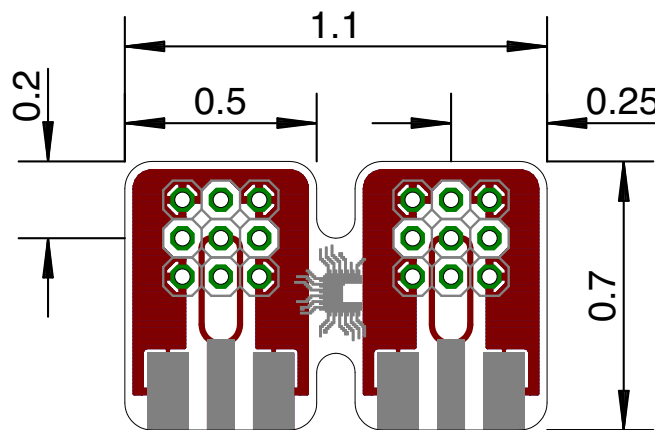

Creltek Dual SMA Adapter v1.0 Mechanical Drawing

Designed by Kevin H. Patterson

Units are Inches

Shown 2x Actual Size